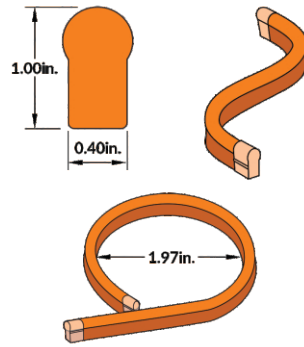

A GUIDE TO FLEXIBLE LEDS

LUMIFLEX

Simulated neon with a side-to-side bend

BEST FOR: Signage lighting, outdoor/indoor decoration lighting, contour application, channel letters

COLORS AVAILABLE:

White 3000K | White 4000K | White 6500K | Red | Orange Golden Rod | Green | Blue

	LumiFlex	LumiStrap	LumiLine	LumiCurve
Input	100-240 VAC	100-240 VAC	100-240 VAC	100-240 VAC
Output	24 VDC	24 VDC	24 VDC	24 VDC
Max. Load Footage	49 ft.	32 ft.	32 ft.	49 ft.
Watts per Foot	3.10	7.60	3.70	2.60
Dimming Capable	Yes	Yes	Yes	Yes
Bending Parameters	1.97in.	4.70in.	3.93in.	1.18in.
Limited Warranty Terms	5 Years	5 Years	5 Years	5 Years
Materials	Silicone	Silicone	Silicone	Silicone
Dimensions	1.00 x 0.40	0.50 x 1.00	0.55 x 0.63	0.55 x 0.80
Certification	cULus E335482, CE	cURus	cURus	cULus E335482, CE