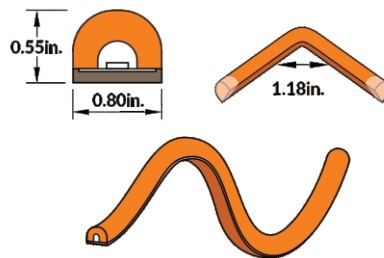

LUMISTRAP

A top to bottom bend with an eye-catching brightness

BEST FOR: Shelf lighting, cove and under counter lighting, exterior accent/border lighting

COLORS AVAILABLE:

White 2700K | White 3000K | White 4000K | White 5000K | White 6500K | Red | Green | Blue

LUMILINE

A thinner profile of the LumiStrap

BEST FOR: Neon tube light source, freezer and cooler lighting, building and sign outline lighting, bathroom, general and cove lighting

COLORS AVAILABLE:

White 2700K | White 4000K | White 5700K | White 6500K | Red | Green | Blue