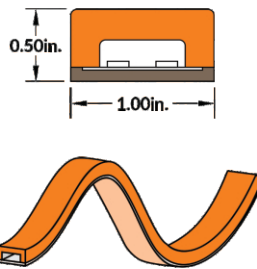

A GUIDE TO FLEXIBLE LEDS

LUMIFLEX

Simulated neon with a side-to-side bend

BEST FOR: Signage lighting, outdoor/indoor decoration lighting, contour application, channel letters

COLORS AVAILABLE:

White 3000K | White 4000K | White 6500K | Red | Orange Golden Rod | Green | Blue

LUMISTRAP

A top to bottom bend with an eye-catching brightness

BEST FOR: Shelf lighting, cove and under counter lighting, exterior accent/border lighting

COLORS AVAILABLE:

White 2700K | White 3000K | White 4000K | White 5000K | White 6500K | Red | Green | Blue