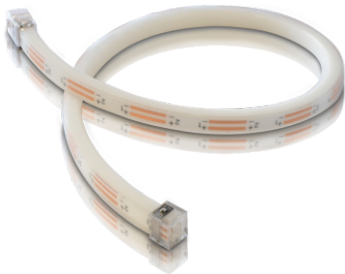

A GUIDE TO FLEXIBLE LEDS

LUMIFLEX

Simulated neon with a side-to-side bend

BEST FOR: Signage lighting, outdoor/indoor decoration lighting, contour application, channel letters

COLORS AVAILABLE:

White 3000K | White 4000K | White 6500K | Red | Orange Golden Rod | Green | Blue

LUMISTRAP

A top to bottom bend with an eye-catching brightness

BEST FOR: Shelf lighting, cove and under counter lighting, exterior accent/border lighting

COLORS AVAILABLE:

White 2700K | White 3000K | White 4000K | White 5000K | White 6500K | Red | Green | Blue

LUMILINE

A thinner profile of the LumiStrap

BEST FOR: Neon tube light source, freezer and cooler lighting, building and sign outline lighting, bathroom, general and cove lighting

COLORS AVAILABLE:

White 2700K | White 4000K | White 5700K | White 6500K | Red | Green | Blue

LUMICURVE

A more flexible version of the LumiStrap

BEST FOR: Architecture lighting, outdoor/indoor decoration lighting, corners, columns, arches,

**perfect for corners*

COLORS AVAILABLE:

White 3000K | White 4000K | White 6500K | Red | Orange Golden Rod | Green | Blue