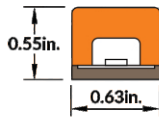

LUMISTRAP

A top to bottom bend with an eye-catching brightness

BEST FOR: Shelf lighting, cove and under counter lighting, exterior accent/border lighting

COLORS AVAILABLE:

White 2700K | White 3000K | White 4000K | White 5000K | White 6500K | Red | Green | Blue